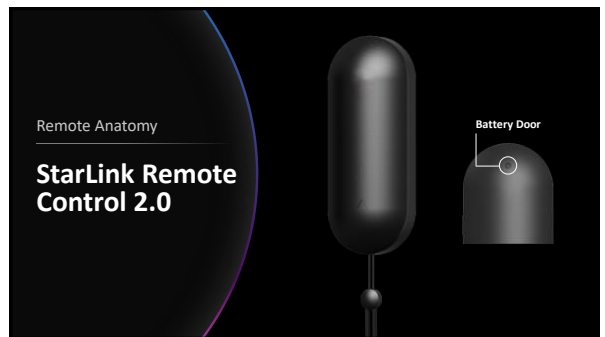

38

39

40

41

42

User Controls

StarLink Remote Control 2.0

LED indicator

- White LED illuminates for any button press

Volume Control

- Short press

Favorite Button

- May include: Home, Accessory Start/Stop, Edge Mode+, Tinnitus On/Off, and Jump to Program 4

43

Accessory Pairing

StarLink Remote Control 2.0