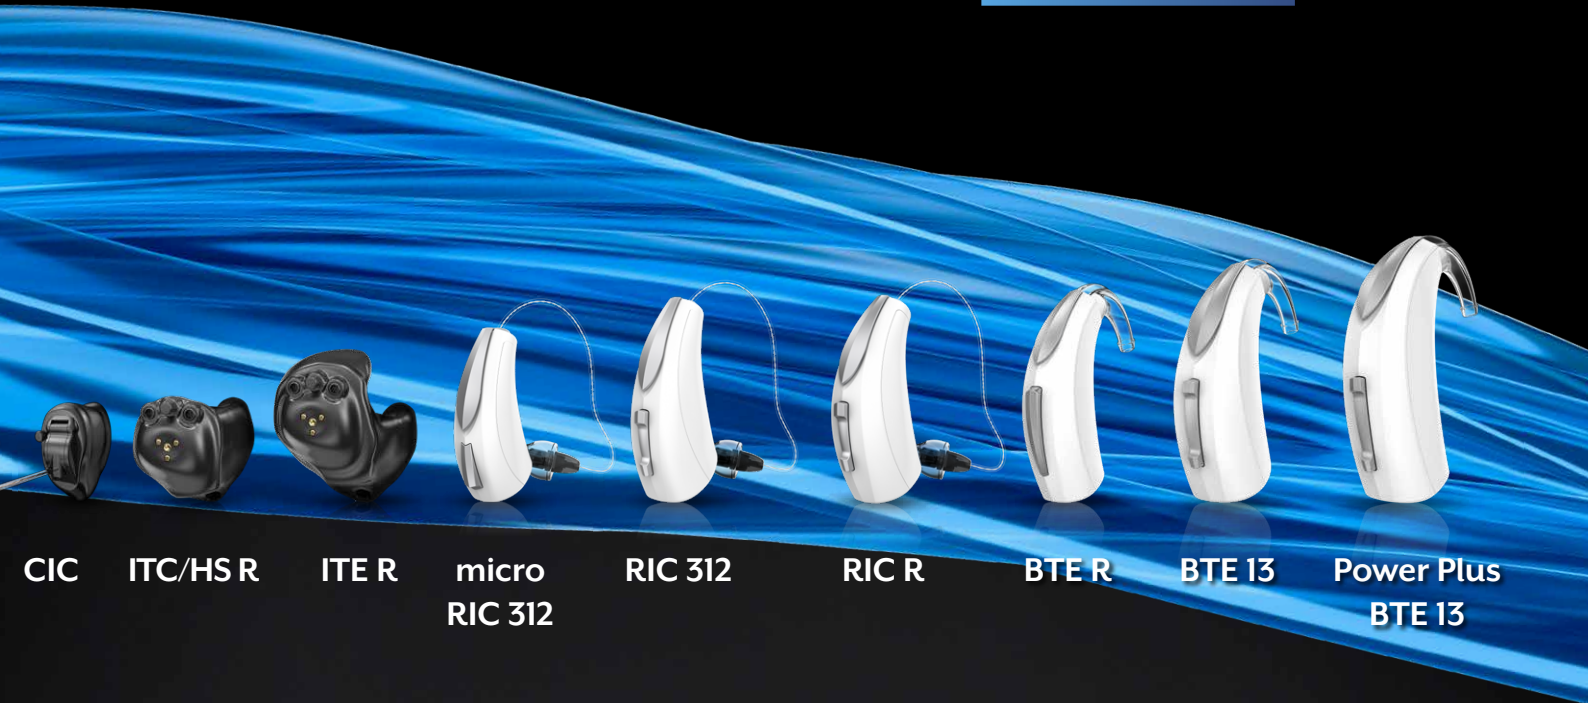

Effortlessly fit
every style for
every patient.

CIC

ITC/HSR

ITE R

micro
RIC 312

RIC 312

RIC R

BTE R

BTE 13

Power Plus
BTE 13