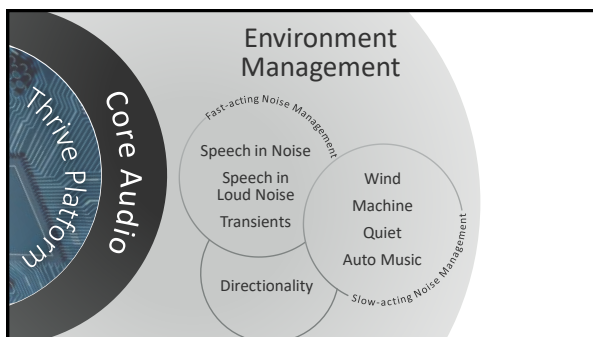

Artificial Intelligence and Integrated Sensors

Makes it possible for hearing aids to learn from experience and make precise decisions

- Classifying the acoustic environment
- Tracking activity and engagement
- Detecting a fall
- Voice Recognition

Core Audio

- e-STAT
- Feedback Canceller
- REM Target Match

Core Audio

- e-STAT
- Feedback Canceller
- REM Target Match

REM Target Match

Speeds up fitting and leaves more time for counseling

Environment Management

Fast-acting Noise Management

- Speech in Noise
- Speech in Loud Noise
- Transients
- Directionality

Slow-acting Noise Management

- Wind
- Machine
- Quiet
- Auto Music

NEW

Additional 2 dB of noise suppression for Speech in Noise and Speech in Loud Noise in all technology tiers