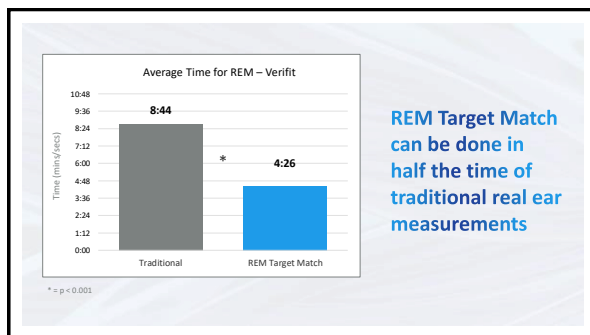

Core Audio

- e-STAT
- Feedback Canceller
- REM Target Match

Core Audio

- e-STAT
- Feedback Canceller
- REM Target Match

REM Target Match

Speeds up fitting and leaves more time for counseling

Environment Management