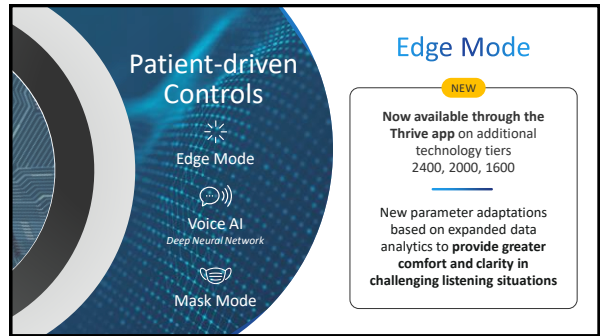

40%

REDUCTION in noise energy compared to Livio

Improvements

NEW

Level 4 noise reduction now reaches its **maximum gain reduction threshold at 75dB SPL**

Edge Mode

Continuous analysis of environments for advanced level of comfort and clarity

Edge Mode

NEW

Now available through the **Thrive app** on additional technology tiers 2400, 2000, 1600

New parameter adaptations based on expanded data analytics to **provide greater comfort and clarity** in challenging listening situations