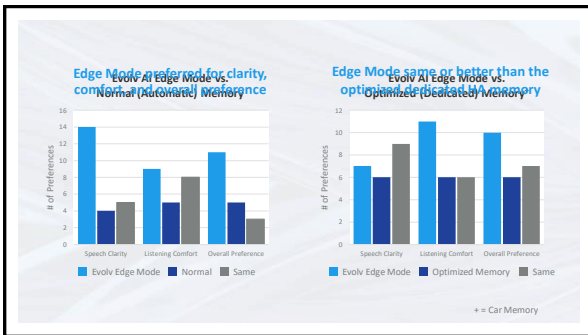

40%

REDUCTION in noise energy compared to Livio

Improvements

NEW

Level 4 noise reduction now reaches its **maximum gain reduction threshold at 75dB SPL**

Edge Mode

Continuous analysis of environments for advanced level of comfort and clarity

Edge Mode

NEW

Now available through the **Thrive app** on additional technology tiers 2400, 2000, 1600

New parameter adaptations based on expanded data analytics to **provide greater comfort and clarity** in challenging listening situations