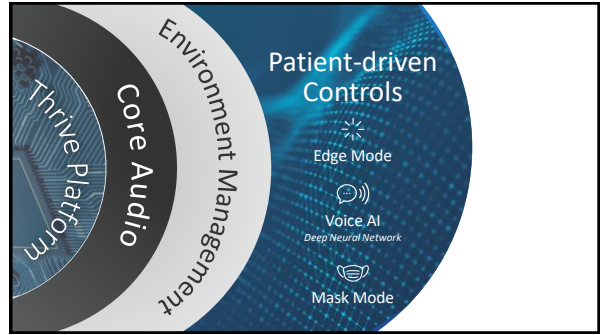

40%

REDUCTION in noise energy compared to Livio

Improvements

NEW

Level 4 noise reduction now reaches its **maximum gain reduction threshold at 75dB SPL**

Edge Mode

Continuous analysis of environments for advanced level of comfort and clarity

Edge Mode

NEW

Now available through the **Thrive app** on additional technology tiers 2400, 2000, 1600

New parameter adaptations based on expanded data analytics to **provide greater comfort and clarity** in challenging listening situations

NEW

Edge Mode Button

Products with Edge Mode will now have a button to engage it

- Will appear on the Home screen by default
- Double Tap is exclusive to the 2400

STARKEY
SOUND

More than 100 patents
for automatic
sound quality
control