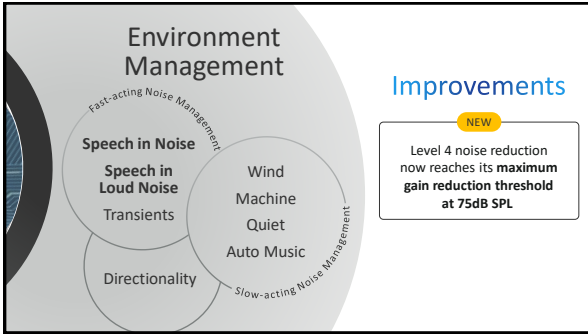

Core Audio

- e-STAT
- Feedback Canceller
- REM Target Match

Core Audio

- e-STAT
- Feedback Canceller
- REM Target Match

REM Target Match

Speeds up fitting and leaves more time for counseling

Environment Management

Fast-acting Noise Management

- Speech in Noise
- Speech in Loud Noise
- Transients
- Directionality

Slow-acting Noise Management

- Wind
- Machine
- Quiet
- Auto Music

NEW

Additional 2 dB of noise suppression for Speech in Noise and Speech in Loud Noise in all technology tiers

40%

REDUCTION in noise energy compared to Livio

Improvements

NEW

Level 4 noise reduction now reaches its **maximum gain reduction threshold at 75dB SPL**

Edge Mode

Continuous analysis of environments for advanced level of comfort and clarity