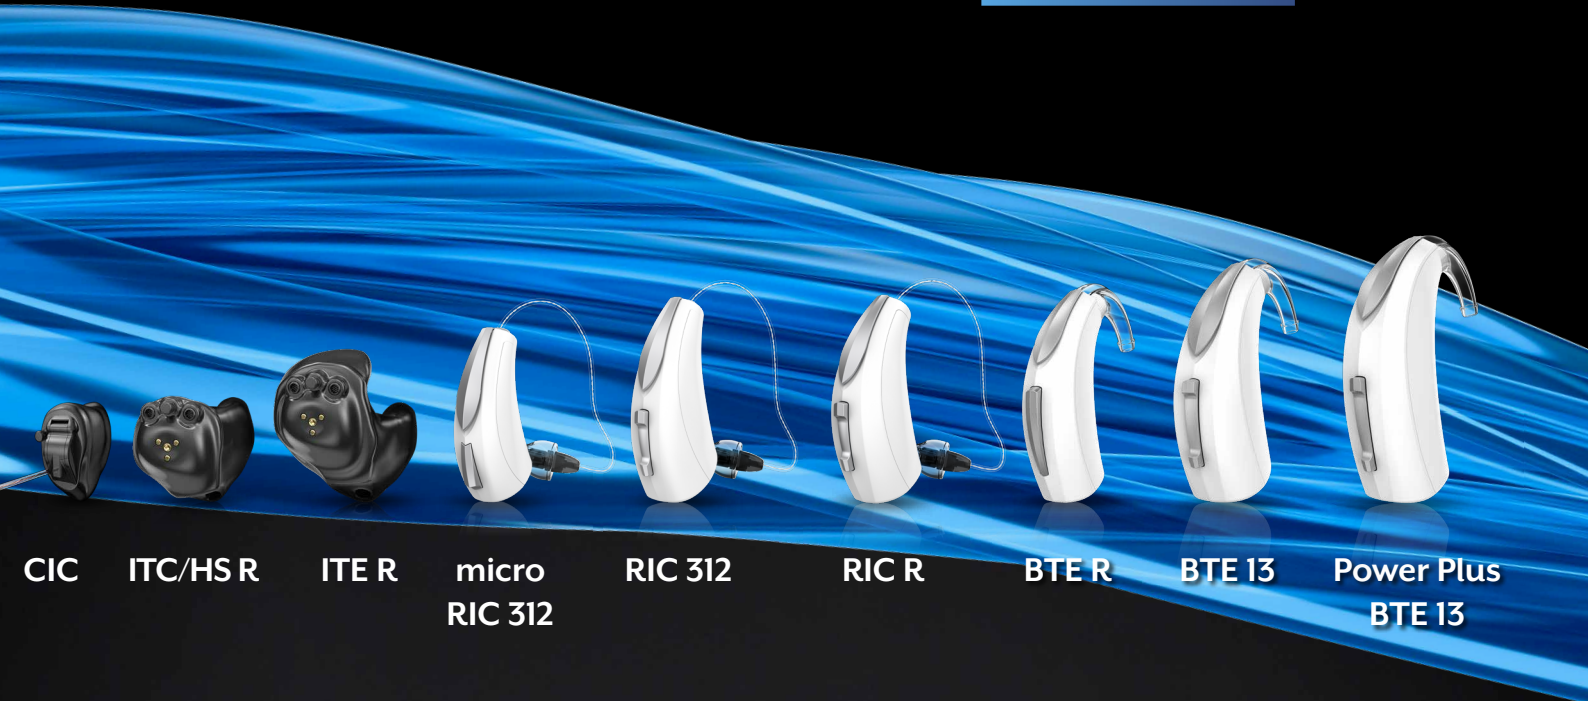

Effortlessly fit
every style for
every patient.